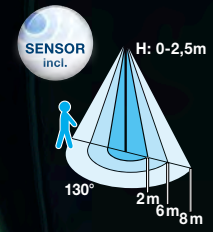

34105S

34105-2S

RADIATOR II

34105-2S

2x LED
3W
VPE: 12
↔ 18cm | ↕ 16cm | ↳ 14,5cm

34105S

1x LED
3W
VPE: 20
↔ 7cm | ↕ 17cm | ↳ 13,5cm

240
LUMEN
1 SPOT
6500 K

IP44

ALUMINIUM
DIE-CAST

PLASTIC

GLASS

LED 10V
incl.