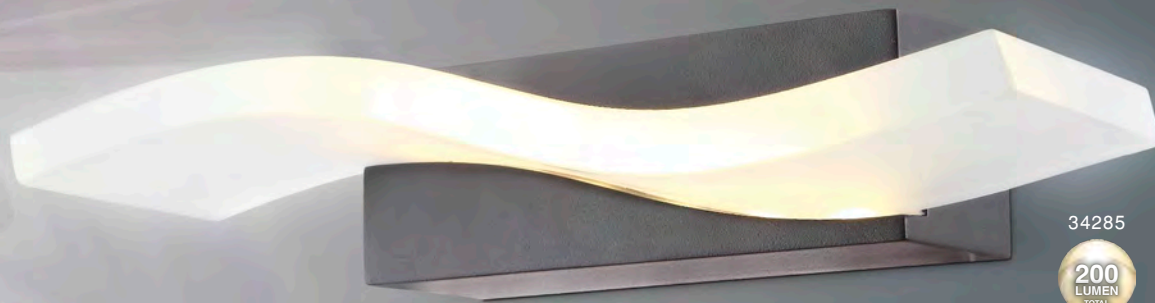

34285

200
LUMEN
TOTAL
3000 K

IP44

ALUMINIUM
DIE-CAST

GLASS
SATIN

FAST

34285

LED
7,2W
VPE: 2

↔ 35cm | ↑ 7cm | ↳ 16cm

9 007371 299706

34284

LED
7,2W
VPE: 2

↔ 35cm | ↑ 15cm | ↳ 6cm

9 007371 299690

LED 19V
incl.