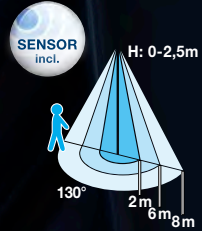

34105S

34105-2S

RADIATOR II

34105-2S

2x LED
3W
VPE: 12
↔ 18cm | ↕ 16cm | ↳ 14,5cm

34105S

1x LED
3W
VPE: 20
↔ 7cm | ↕ 17cm | ↳ 13,5cm

240
LUMEN
1 SPOT
6500 K

IP44

ALUMINIUM
DIE-CAST

PLASTIC

GLASS

LED 10V
incl.