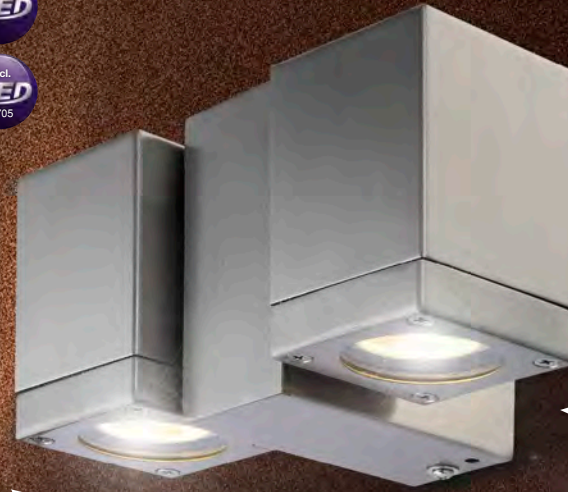

34151-2

10705
5W GU10 LED
230V
VPE: 10
Ø5cm | ↔ 5,3cm

DALYOR

34151

1x GU10 LED 5W 230V
VPE: 16
↔ 8,2cm | ↓ 12,7cm | ↳ 11cm

34151-2

2x GU10 LED 5W 230V
VPE: 12
↔ 17,5cm | ↓ 10cm | ↳ 10,5cm

34264-1

34264-2

34151

10705 GU10 LED 230V
incl.

SKATHI

34264-1

1x LED 6W 8V
VPE: 18
↔ 6,5cm | ↓ 9,5cm | ↳ 8,5cm

LED 8V
incl.

34264-2

2x LED 6W 30V
VPE: 12
↔ 6,5cm | ↓ 14,5cm | ↳ 8,5cm

LED 30V
incl.