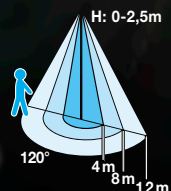

RADIATOR IV

34107

LED
10W
VPE: 20
↔ 11,5cm | ↕ 8,5cm | ↳ 10,5cm

34107S

LED
10W
VPE: 20
↔ 11,5cm | ↕ 15cm | ↳ 10,5cm

LED 30V
incl.