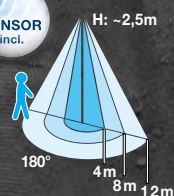

3718S

3717S

2x LED
3W
VPE: 2
↔ 19cm | ↓ 19cm | ↳ 11cm
Solarpanel:
↔ 20,7cm | ↓ 16,5cm | ↳ 11cm

LED 3,2V
incl.