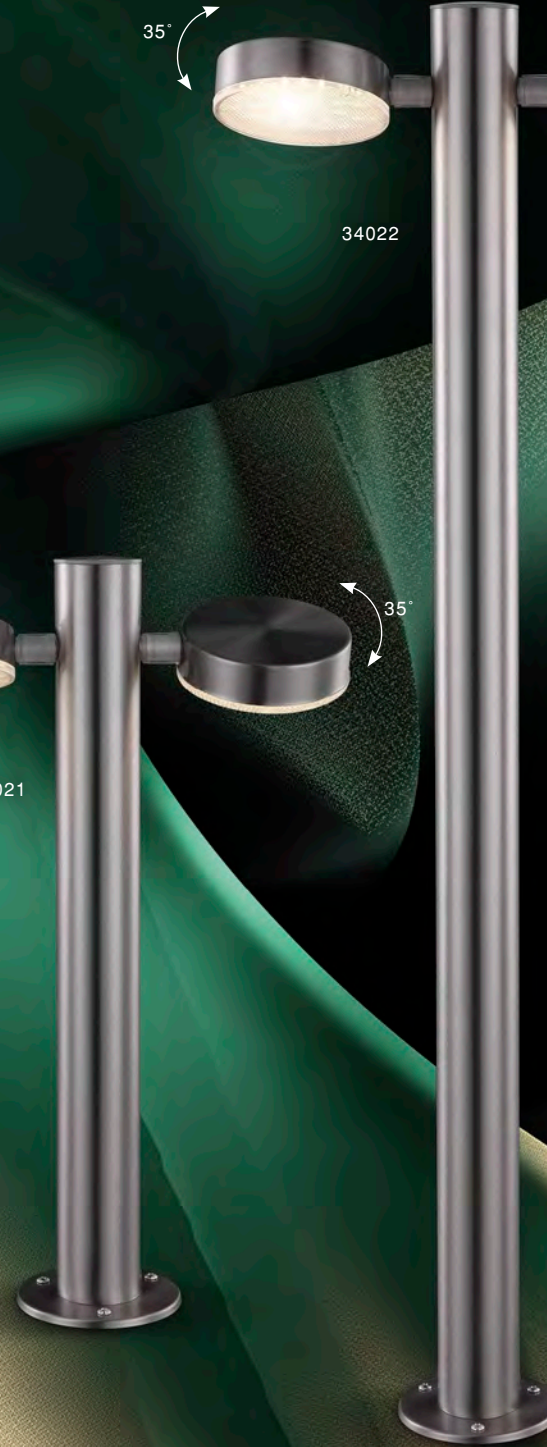

34022

34021