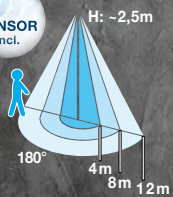

L: 5m

3717S

L: 5m

3718S

3718S

3717S

2x LED
3W
VPE: 2
↔ 19cm | ↓ 19cm | ↳ 11cm
Solarpanel:
↔ 20,7cm | ↓ 16,5cm | ↳ 11cm

LED 3,2V
incl.