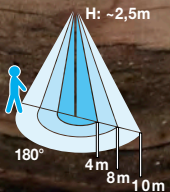

L: 3m

3715S

90 LUMEN
1 SPOT
6500 K

LED
2x

SENSOR
incl.