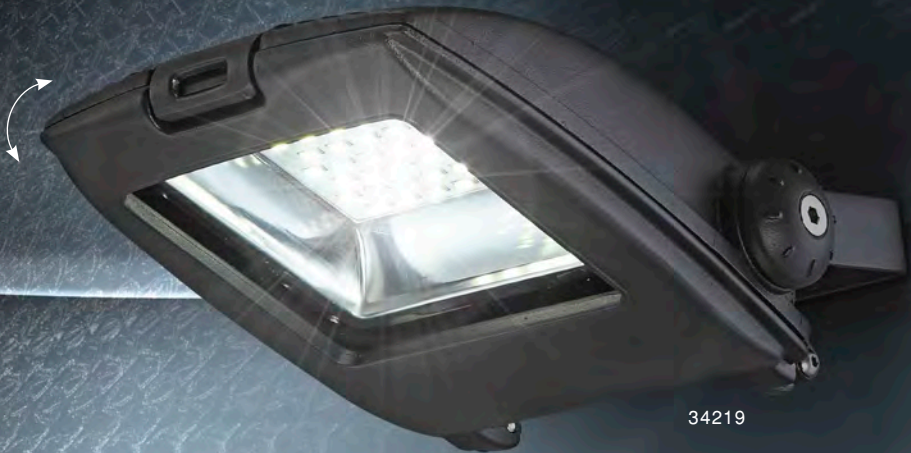

34219

PROJECTEUR I

34219
LED
20W
VPE: 10
↔ 17cm | ↓ 18,5cm | ↳ 10cm

34219S
LED
20W
VPE: 5
↔ 17cm | ↓ 18,5cm | ↳ 10,5cm

1500
LUMEN
TOTAL
6500 K

IP65

ALUMINIUM
DIE-CAST

GLASS

PLASTIC

LED 65V
incl.