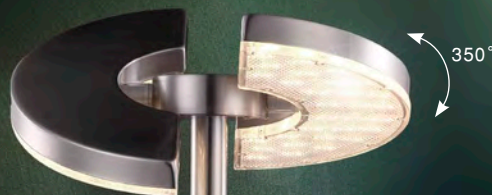

34025

34027

34026

COLBY

34025

LED
7W 90V
VPE: 8
↔ 25cm | ↕ 8cm | ↳ 20,5cm

LED 90V
incl.

34026

2x LED
5,5W 180V
VPE: 4
Ø25cm | ↕ 54cm

34027

2x LED
5,5W 180V
VPE: 4
Ø25cm | ↕ 94cm

360
LUMEN
1 SPOT
3000 K

IP44

STAINLESS
STEEL

PLASTIC

LED 180V
incl.