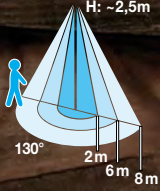

L: 3m

3715S

90 LUMEN
1 SPOT
6500 K

LED
2x

SENSOR
incl.