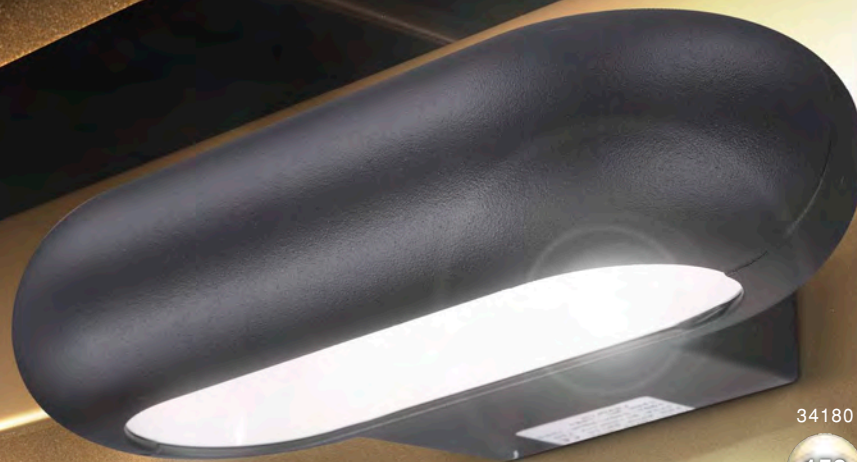

34180

150
LUMEN
TOTAL
3000 K

ALUMINIUM
DIE-CAST

GLASS