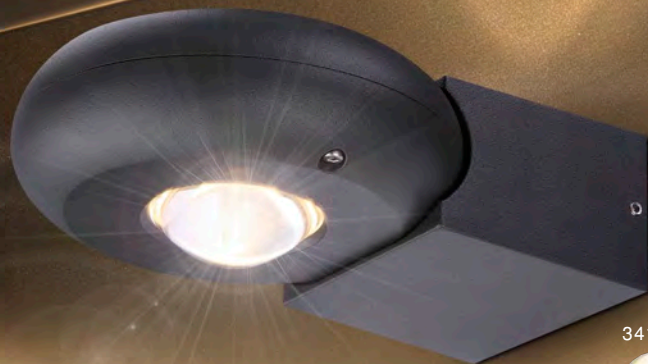

34181-2

147
LUMEN
LED
3000 K

ALUMINIUM
DIE-CAST

PLASTIC

RINAH

34180

LED
4,2W 12V
VPE: 12

↔ 22cm | ↓ 5,6cm | ↳ 15,7cm

LED 12V
incl.

34181-2

2x LED
2,3W 6V
VPE: 12

↔ 14cm | ↓ 7,1cm | ↳ 19,5cm

LED 6V
incl.