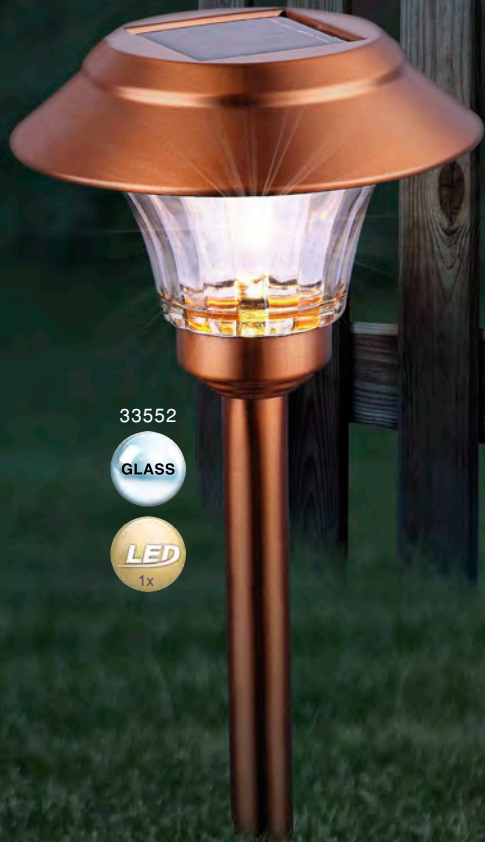

6 SET

- PLASTIC
- SOLAR
- ~6-8 hours
- LED
- AKKU incl.
- IP44

LED 3,2V incl.

33930-6P

je 1x LED
0,06W
VPE: 6
Ø10,5cm | ↓30cm

33930-6

je 1x LED
0,06W
VPE: 6
Ø10,5cm | ↓30cm

33552
GLASS
LED
1x